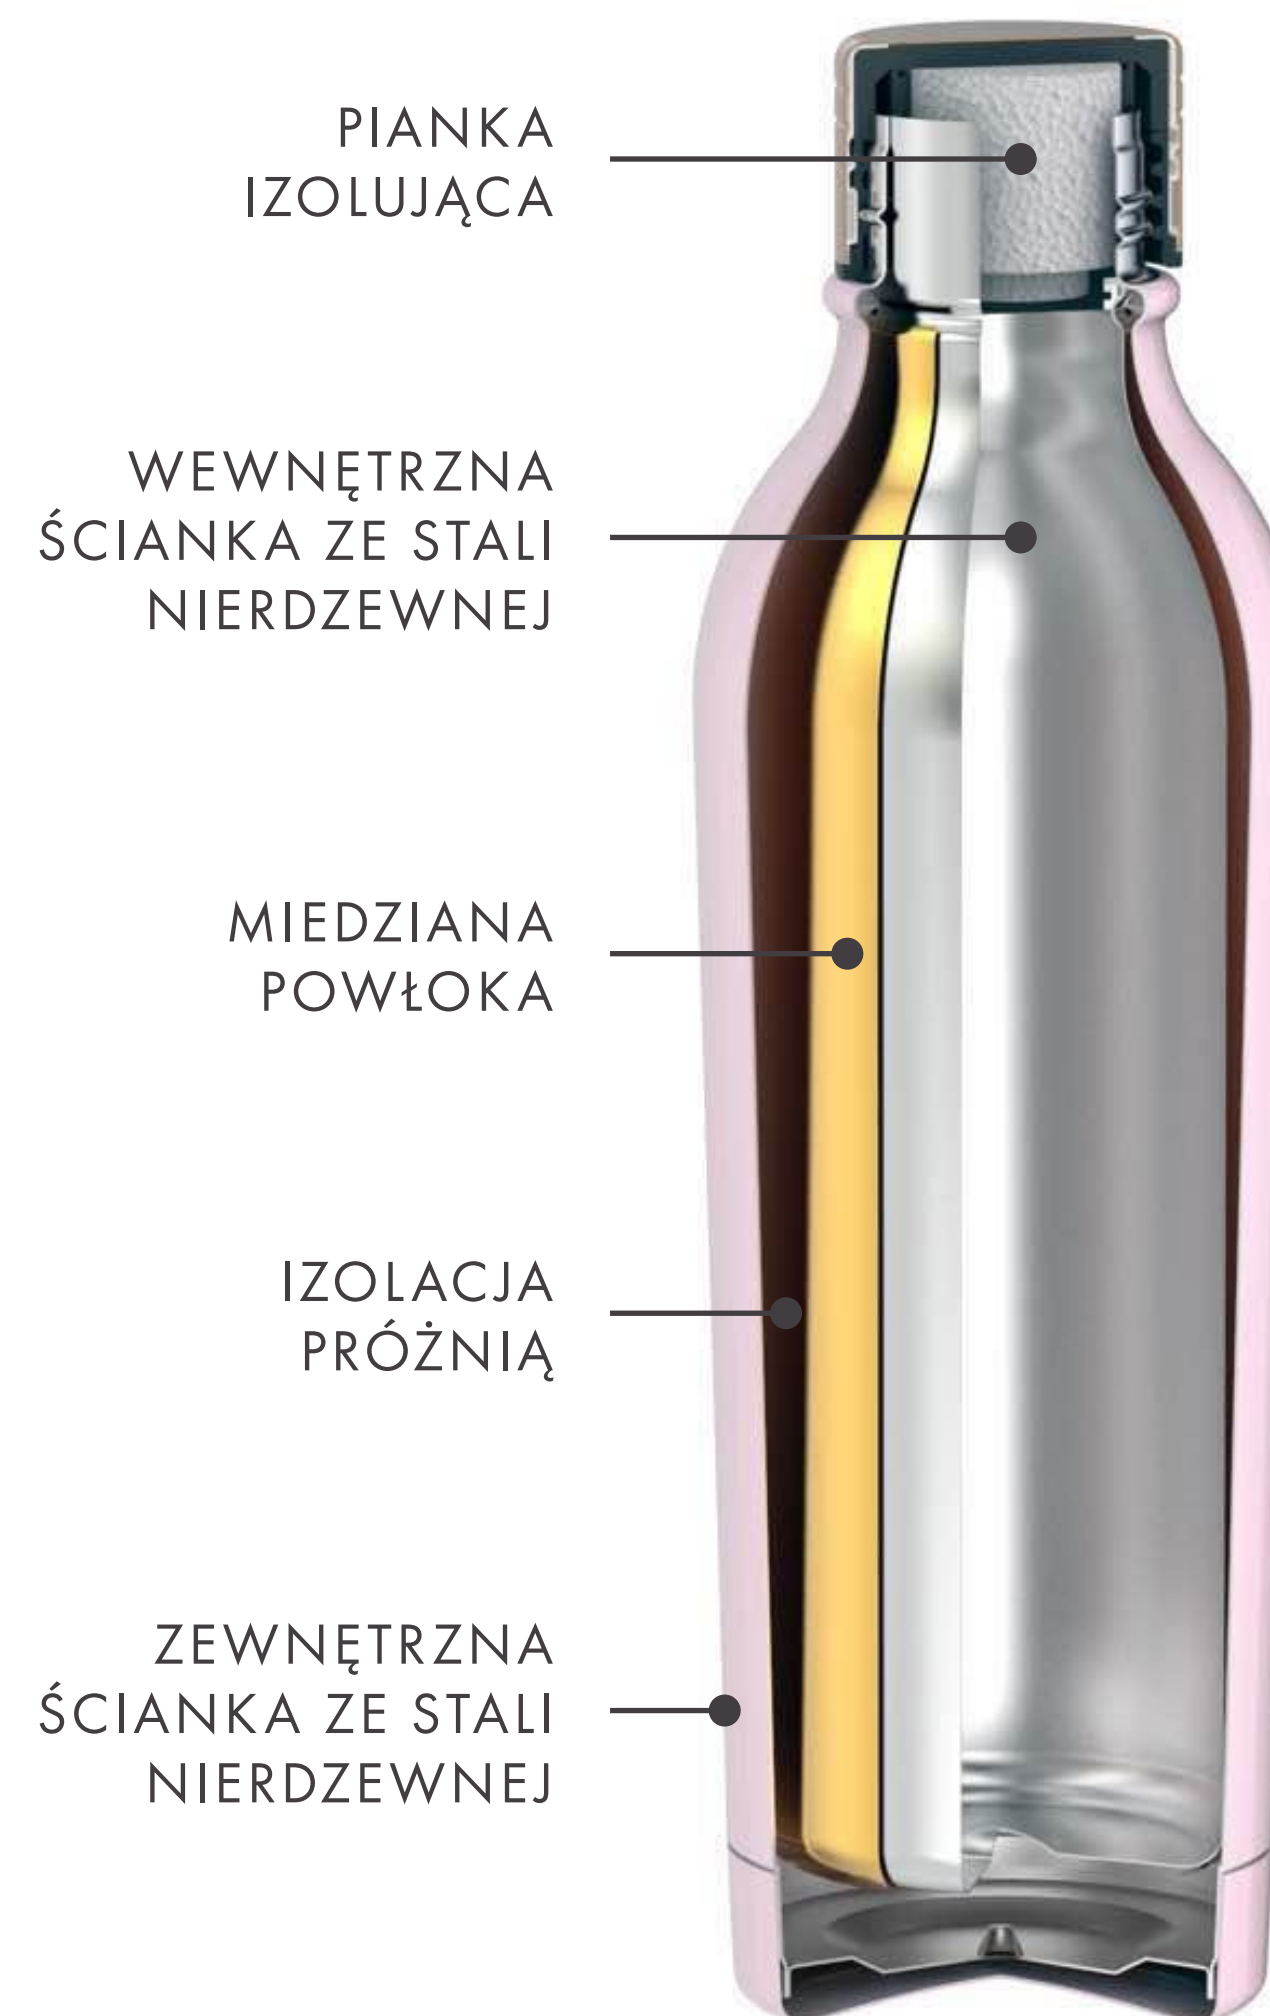

MILLENNIAL
PINK
750 ml | 500 ml | 350 ml

PARMA
PURPLE
500 ml

DUCK EGG
BLUE
500 ml | 350 ml

AVOCADO
GREEN
500 ml

POLISHED
GOLD
500 ml | 350 ml

BRUSHED
COPPER
750 ml | 500 ml | 350 ml

POLISHED
RAINBOW
500 ml

POLISHED
STEEL
750 ml | 500 ml