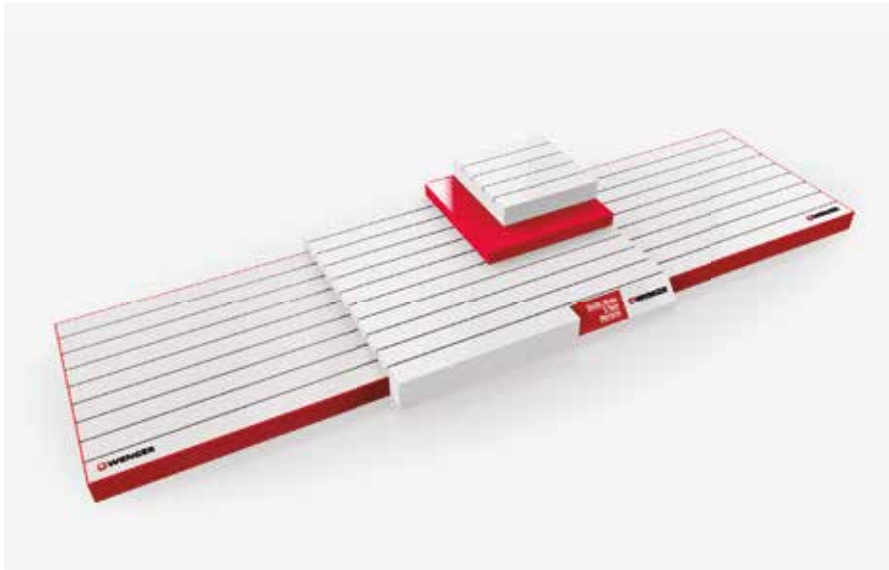

Main Base Set

Ref: 87033

Dimensions:

Base W 40cm X D 35cm H 4.5cm
with max estention/wings W 110cm

Display capacity:

45 Watches

Material:

MDF Laquered White
mat with
red Pantone 200C demi-mat.
Logo injection
mould and artwork printed