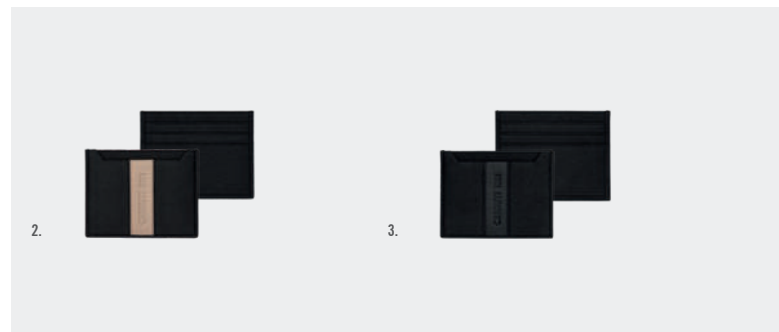

DELANO

SMALL LEATHER GOODS

The Delano small leather goods are made of genuine leather and are delivered in a luxurious CERRUTI 1881 gift box.

4.

5.

6.

7.

1. NPBC328X
SET DELANO CARD HOLDER & BLOCK BALLPOINT PEN
2. NLC406X
DELANO TAUPE & BLACK • CARD HOLDER
3. NLC406A
DELANO BLACK • CARD HOLDER
4. NLE406A
DELANO BLACK • FOLDING CARD HOLDER
5. NLW406A
DELANO BLACK • CARD WALLET
6. NLW406X
DELANO TAUPE & BLACK • CARD WALLET
7. NLP406X
DELANO TAUPE & BLACK • PASSPORT HOLDER