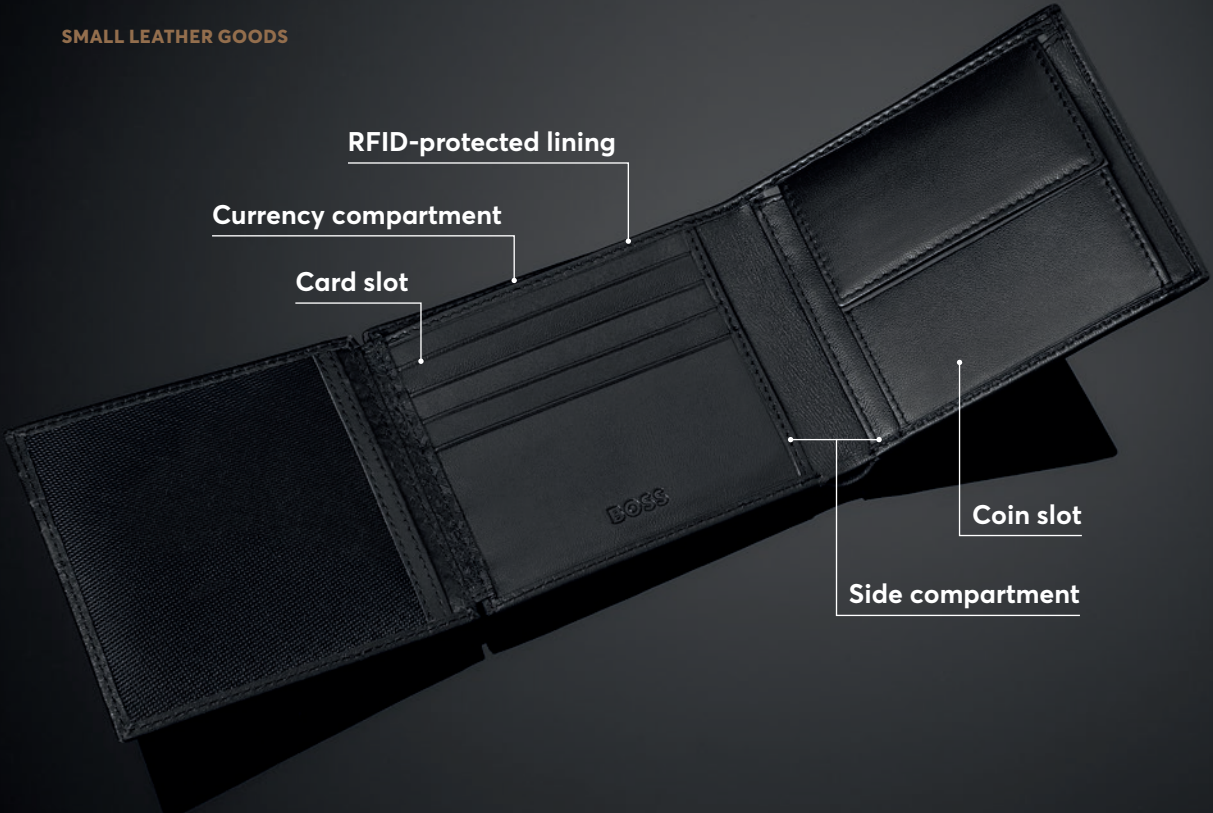

HLY403A
Classic Smooth Wallet with flap black

HLY403Y
Classic Smooth Wallet with flap brown

ICONIC

2 currency compartments
11 card slots
5 side compartments

HLY421A
Iconic Wallet with flap black

Made of top grain
genuine leather
Available colors:

Presented in a refined BOSS gift box

Made of top grain
genuine leather
Available colors:

SMALL LEATHER GOODS

CLASSIC GRAINED

- 2 currency compartments
- 8 card slots
- 3 side compartments
- 1 coin slot

HLN416A