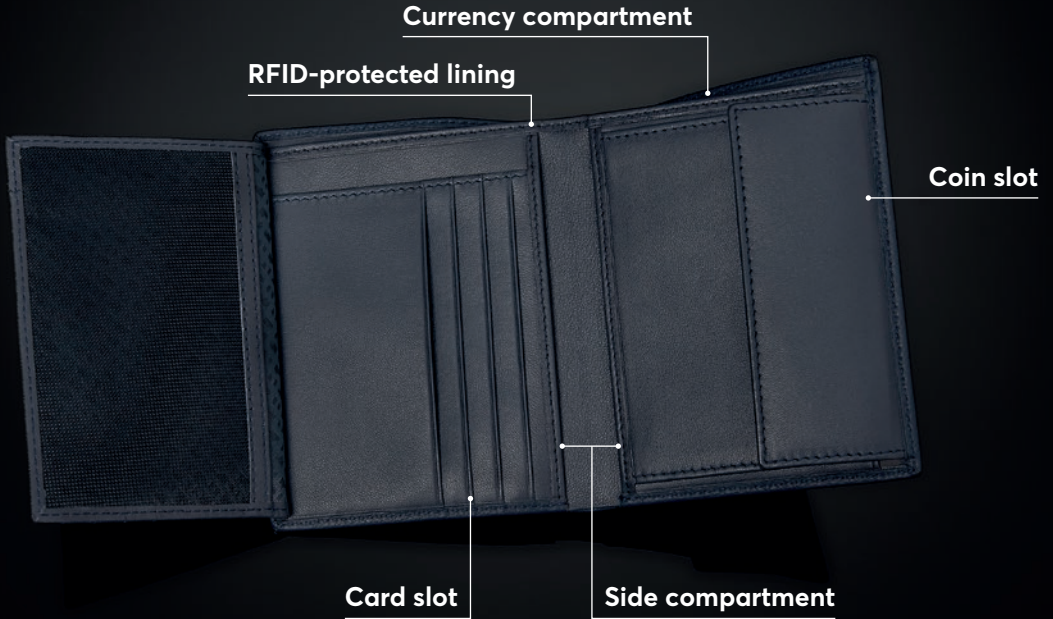

Presented in a refined BOSS gift box

ICONIC

- 2 currency compartments
- 12 card slots
- 5 side compartments
- 1 coin slot

Made of top grain
genuine leather
Available colors:

SMALL LEATHER GOODS

CLASSIC GRAINED