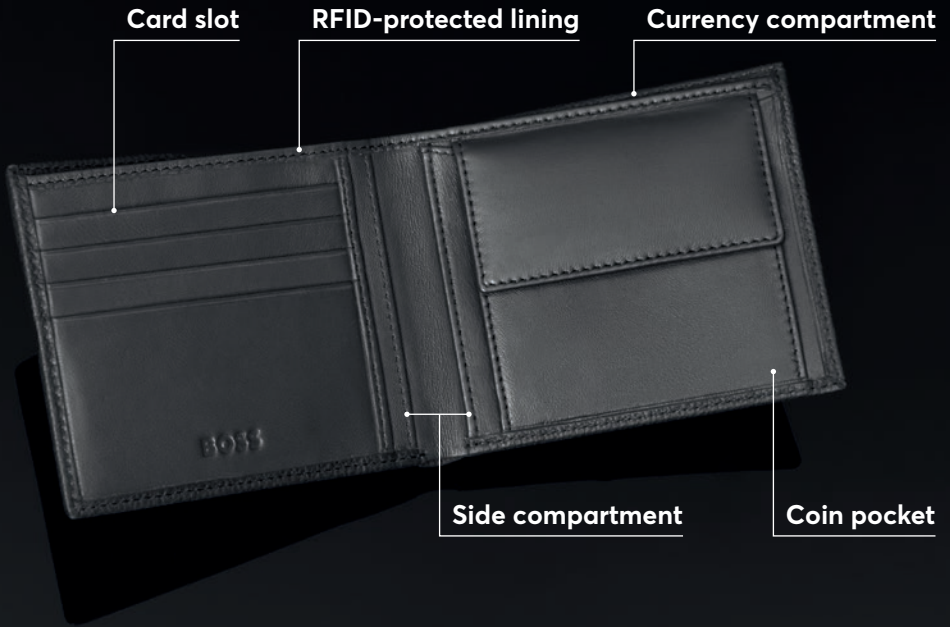

Made of top grain
genuine leather
Available colors:

Presented in a refined BOSS gift box

CLASSIC SMOOTH

2 currency compartments
8 card slots
4 side compartments

HLW403A
Classic Smooth Wallet black

HLW403Y
Classic Smooth Wallet brown

ICONIC

2 currency compartments
6 card slots
2 side compartments

HLW421A
Iconic Wallet black

Made of top grain
genuine leather
Available colors:

Made of top grain
genuine leather
Available colors:

Presented in a refined BOSS gift box

SMALL LEATHER GOODS

CLASSIC GRAINED

- 2 currency compartments
- 4 card slots
- 3 side compartments
- 1 coin pocket

HLM416A
Classic Grained Money wallet black

HLM416X
Classic Grained Money wallet camel

HLM416N
Classic Grained Money wallet navy

Made of top grain
genuine leather
Available colors:

Presented in a refined BOSS gift box

CLASSIC SMOOTH

- 2 currency compartments
- 4 card slots
- 3 side compartments
- 1 coin pocket

ICONIC

- 2 currency compartments
- 3 card slots
- 2 side compartments
- 1 coin pocket