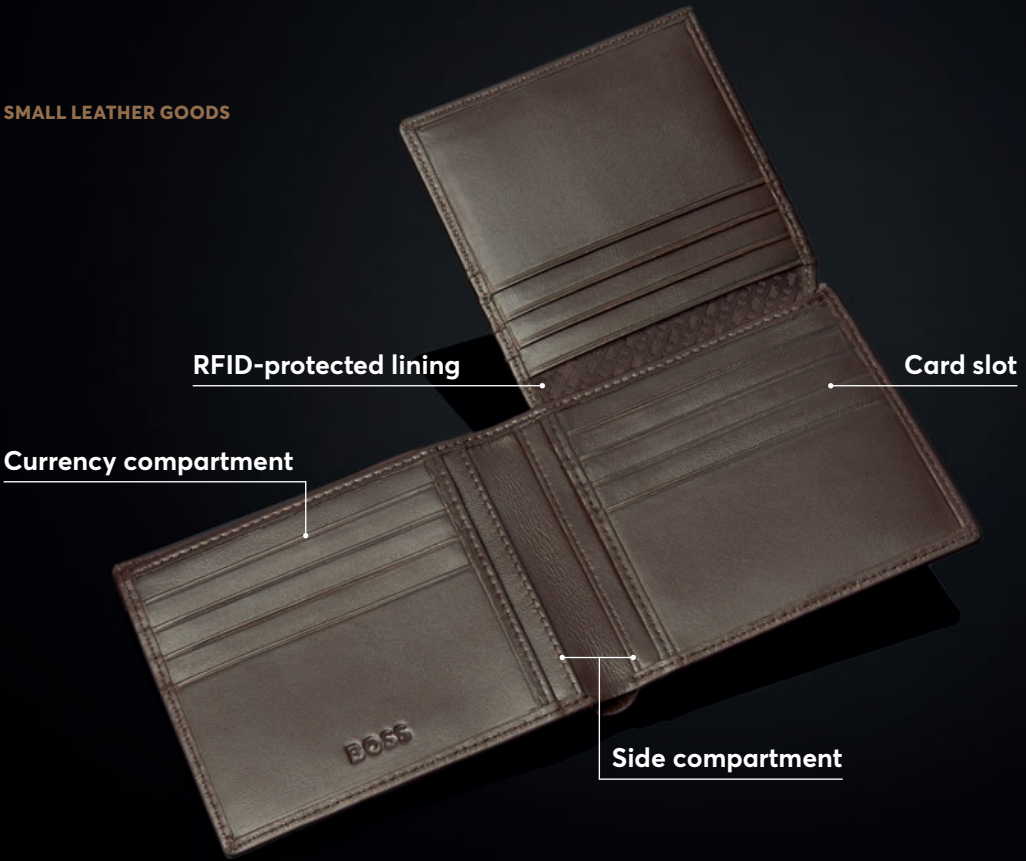

Made of top grain
genuine leather
Available colors:

Presented in a refined BOSS gift box

CLASSIC SMOOTH

- 2 currency compartments
- 4 card slots
- 3 side compartments
- 1 coin pocket

ICONIC

- 2 currency compartments
- 3 card slots
- 2 side compartments
- 1 coin pocket

HLM403A
Classic Smooth Coins purse black

HLM403Y
Classic Smooth Coins purse brown

HLM421A
Iconic Money wallet black

Made of top grain
genuine leather
Available colors:

Presented in a refined BOSS gift box

Made of top grain
genuine leather
Available colors:

SMALL LEATHER GOODS

CLASSIC GRAINED

2 currency compartments
11 card slots
5 side compartments

HLY416A
Classic Grained Wallet with flap black

HLY416X
Classic Grained Wallet with flap camel