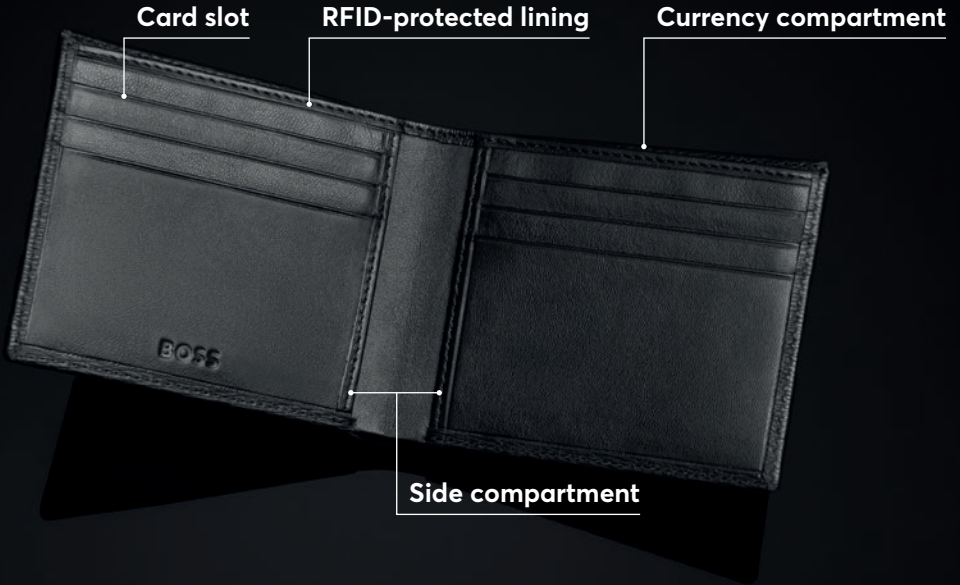

SMALL LEATHER GOODS