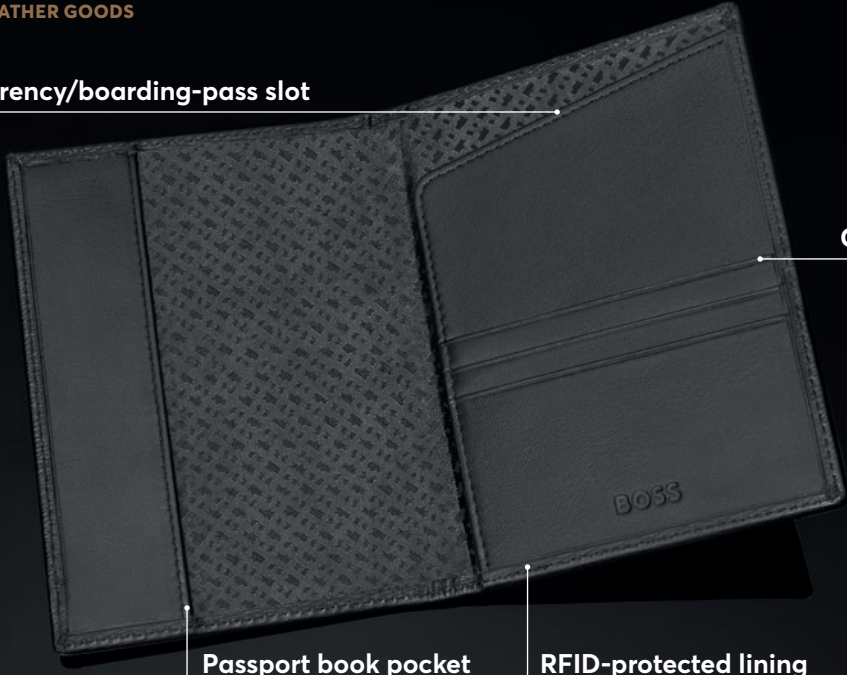

HLO403Y

Classic Smooth Money wallet vertical flap brown

ICONIC

- 2 currency compartments
- 8 card slots
- 5 side compartments
- 1 coin slot

HLO421A

Iconic Money wallet vertical flap black

Made of top grain genuine leather

Available colors:

Presented in a refined BOSS gift box

Made of top grain genuine leather

Available colors:

SMALL LEATHER GOODS

Currency/boarding-pass slot

Card slot

Passport book pocket

RFID-protected lining

CLASSIC GRAINED

- 1 currency compartment
- 4 card slots
- 1 passport book pocket

HLP416A
Classic Grained Passport holder black

HLP416X
Classic Grained Passport holder camel

HLP416N
Classic Grained Passport holder navy

Made of top grain
genuine leather

Available colors: ■ ■ ■

Presented in a refined BOSS gift box

CLASSIC SMOOTH

1 currency compartment
3 card slots
1 passport book pocket

HLP403A
Classic Smooth Passport holder black