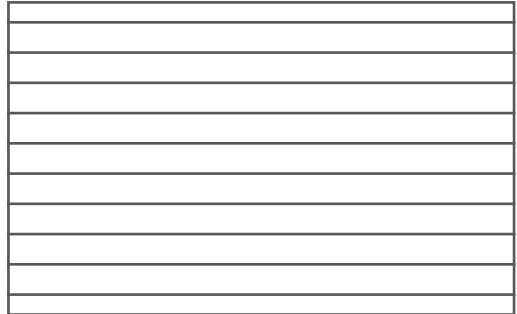

Ruled

Agenda

Monday	_____
Tuesday	_____
Wednesday	_____
Thursday	_____
Friday	_____
Saturday	_____