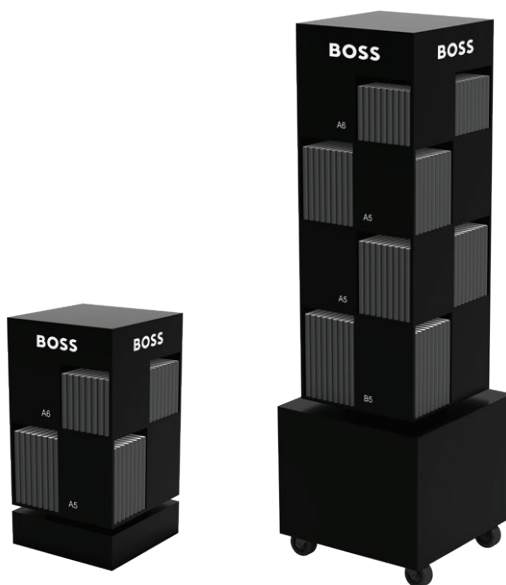

DISPLAY

Counter display – HZV017

Tower display – HZV018

Size:	35L x 35l x 80H cm	50L x 50l x 160H cm
Weight:	+/- 10kg	+/- 40kg
Made of acrylic	●	●
Fully loaded:	* A6 : 40 pcs	* A6 : 48 pcs
	* A5 : 40 pcs	* A5 : 96 pcs
		* B5 : 48 pcs
On wheels lockable		●