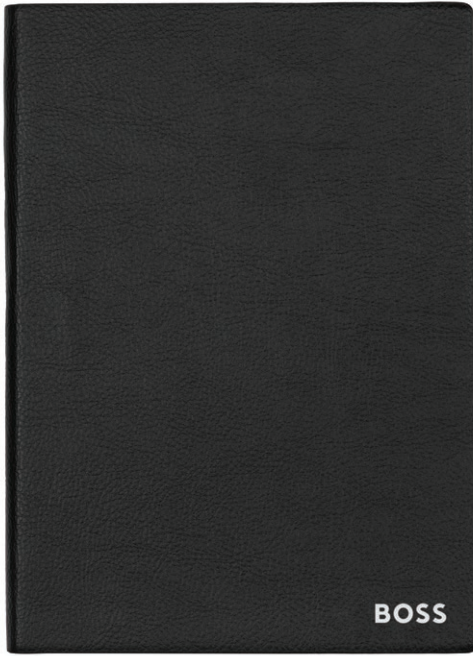

ESSENTIAL

BLACK
Silver logo

A5 - 148 X 210

HNH121AL Ruled paper

HNH121AP Plain paper

A6 - 105 X 148

HNH121AL Ruled paper