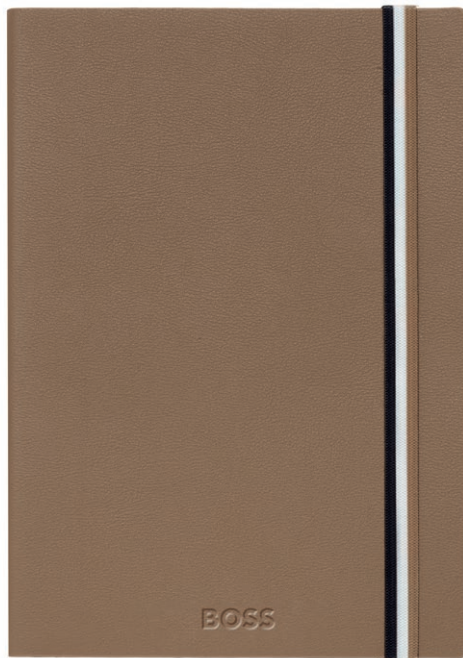

Ruled paper

CAMEL
Embossed logo

A5 - 148 X 210

HNH321XP	Plain paper
HNH321XL	Ruled paper

A6 - 105 X 148

HNM421XL	Ruled paper
-----------------	-------------

TIE-DYE

BOSS