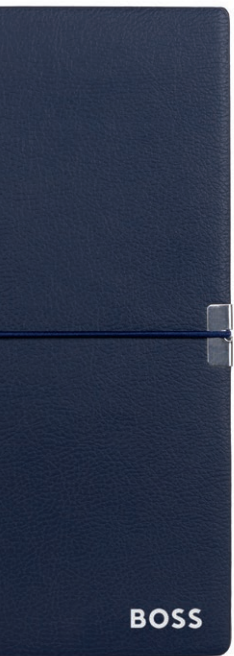

ELEGANCE

BLACK
Silver logo

A5 - 148 X 210

HNH124AL Ruled paper

HNH124AP Plain paper

HNH124AA Agenda paper

A6 - 105 X 148

HNH124AL Ruled paper

HNH124AA Agenda paper

NAVY
Silver logo

A5 - 148 X 210

HNH124NL

HNH124NP

Notebooks contain 192 pages and are all provided with a pagemarkers. For the Elegance line, the paper weight is 80gr/m².

VY
logo

Ruled paper

Plain paper

GREY
Silver logo

A5 - 148 X 210

HHH124KL

Ruled paper

ESSENTIAL

SS

BOSS