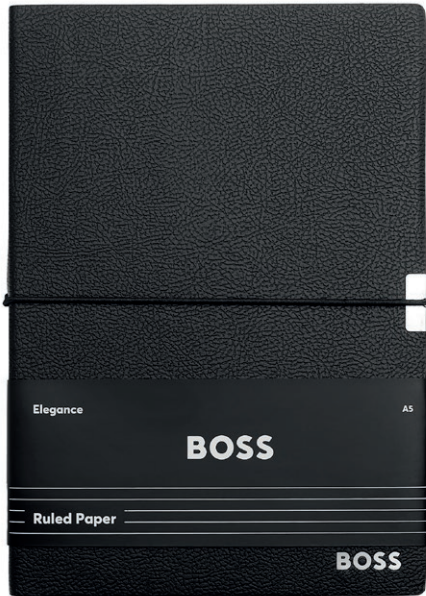

ELEGANCE

ESSENTIAL

•

•

•

•

•

•

•

•

A5 / A6

A5 / A6

•

•

•

•

•

80gr/m²

80gr/m²