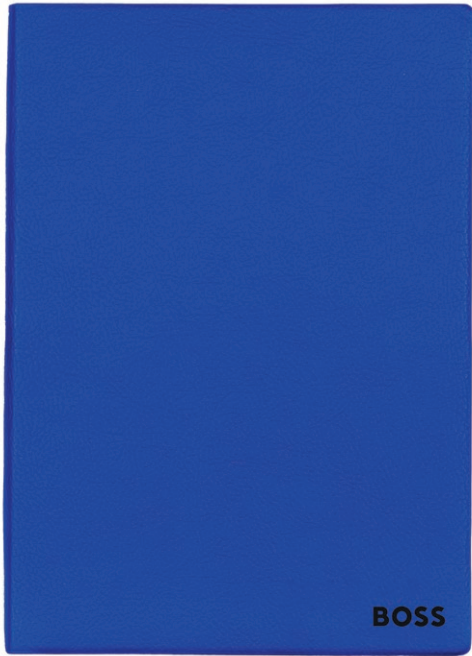

BLUE
Black logo

A5 - 148 X 210

HNH121LL

Ruled paper