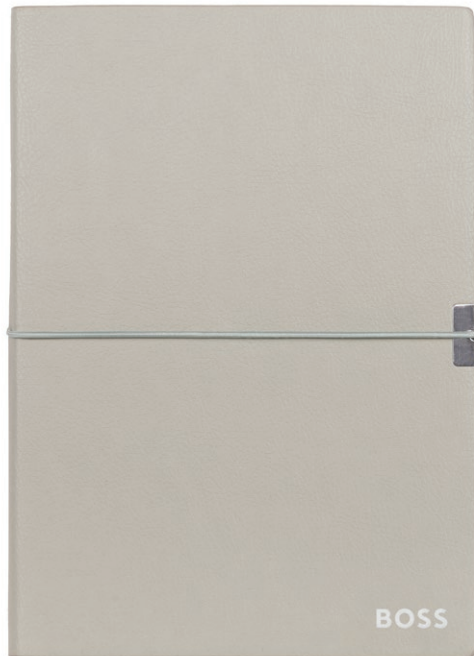

GREY
Silver logo

A5 - 148 X 210

HHH124KL

Ruled paper