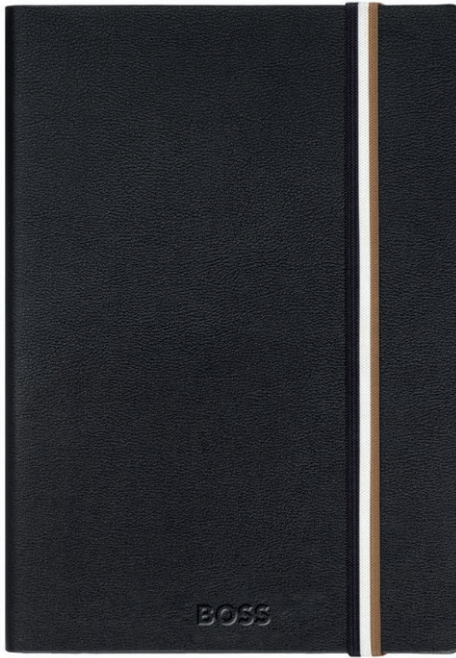

A5 - 148 X 210

HNH412XL

Ruled paper

BOSS

ICONIC

BOSS

BOSS

ELEMENTAL ICONIC