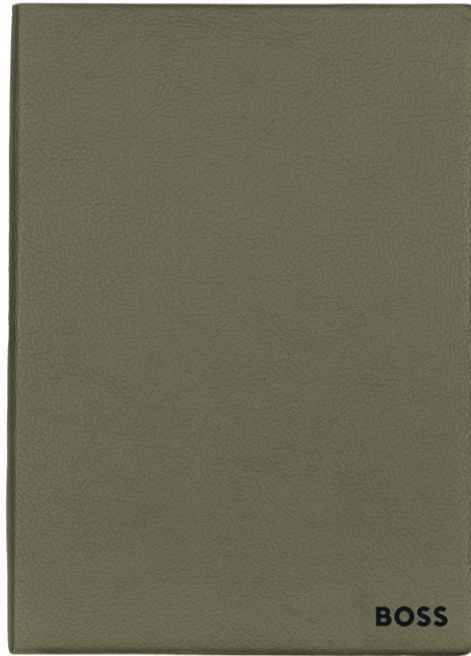

KHAKI
Black logo

A5 - 148 X 210

HNH121TL

Ruled paper