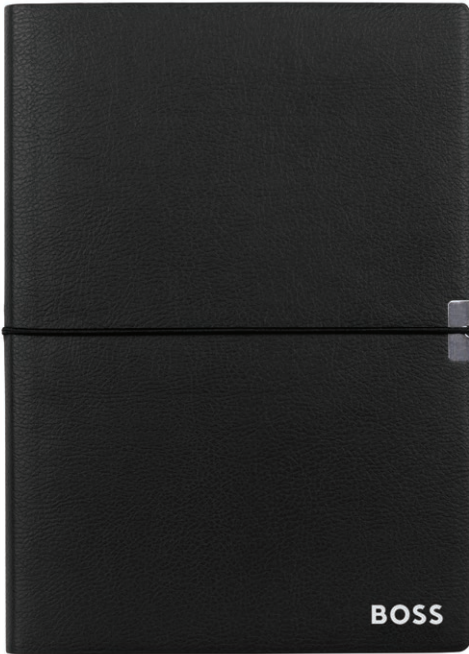

ELEGANCE

BLACK
Silver logo

A5 - 148 X 210

HNH124AL Ruled paper

HNH124AP Plain paper

HNH124AA Agenda paper

A6 - 105 X 148

HNH124AL Ruled paper

HNH124AA Agenda paper