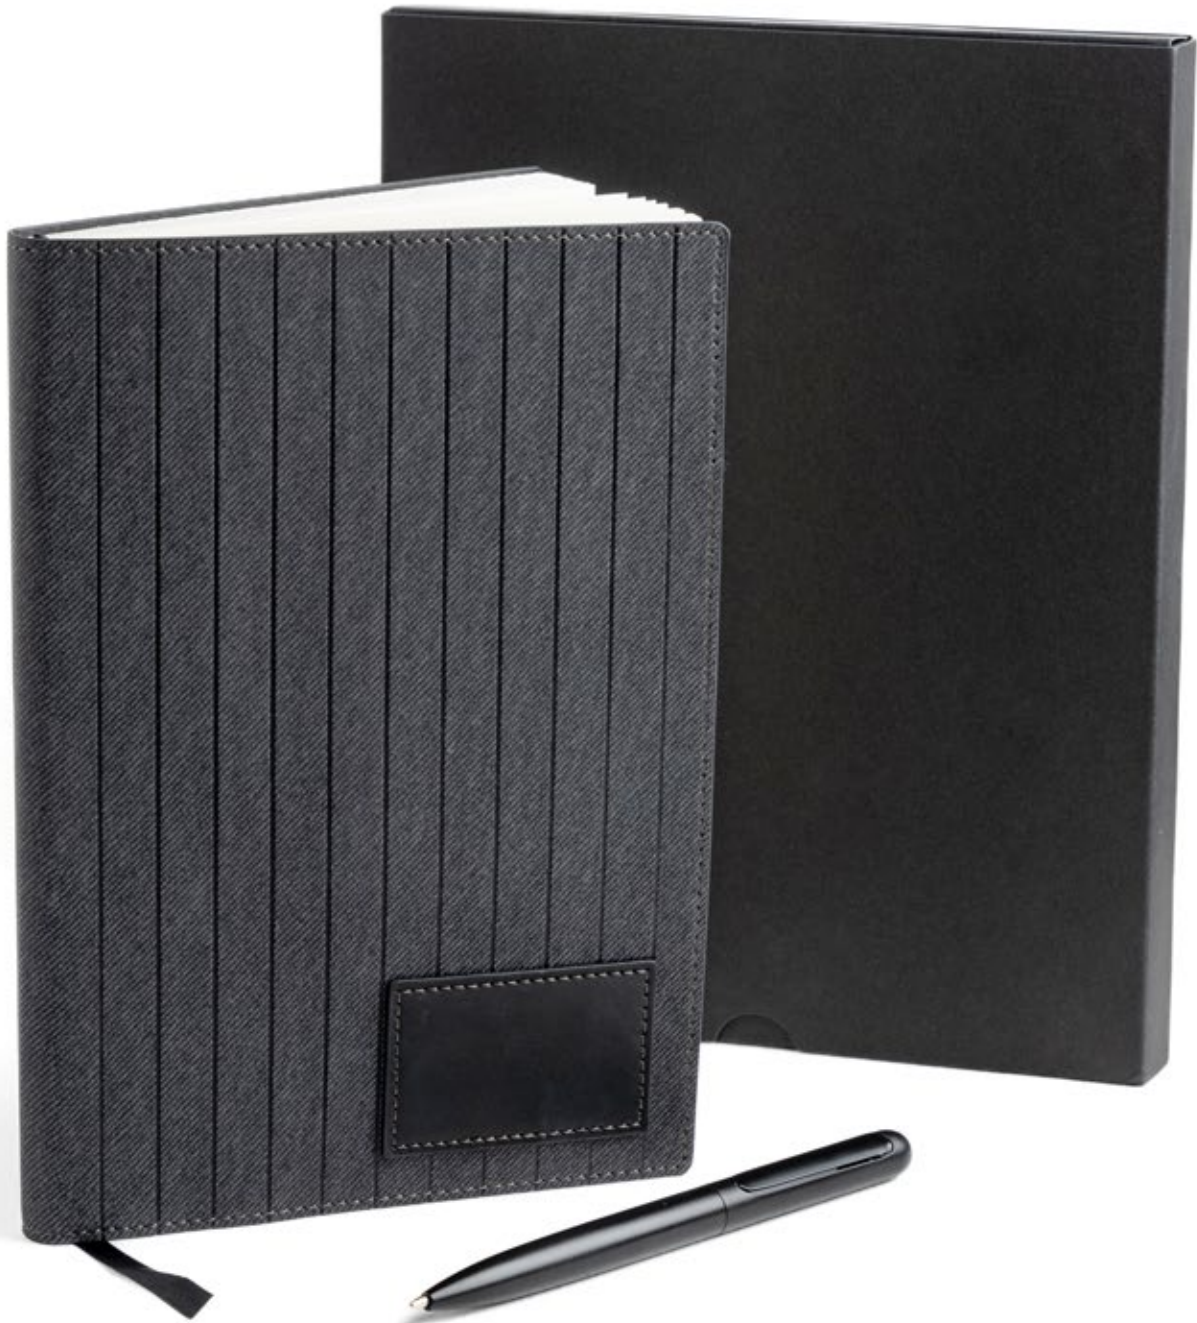

— Davda **collection**

Dabook

— **NEW**

by Davda